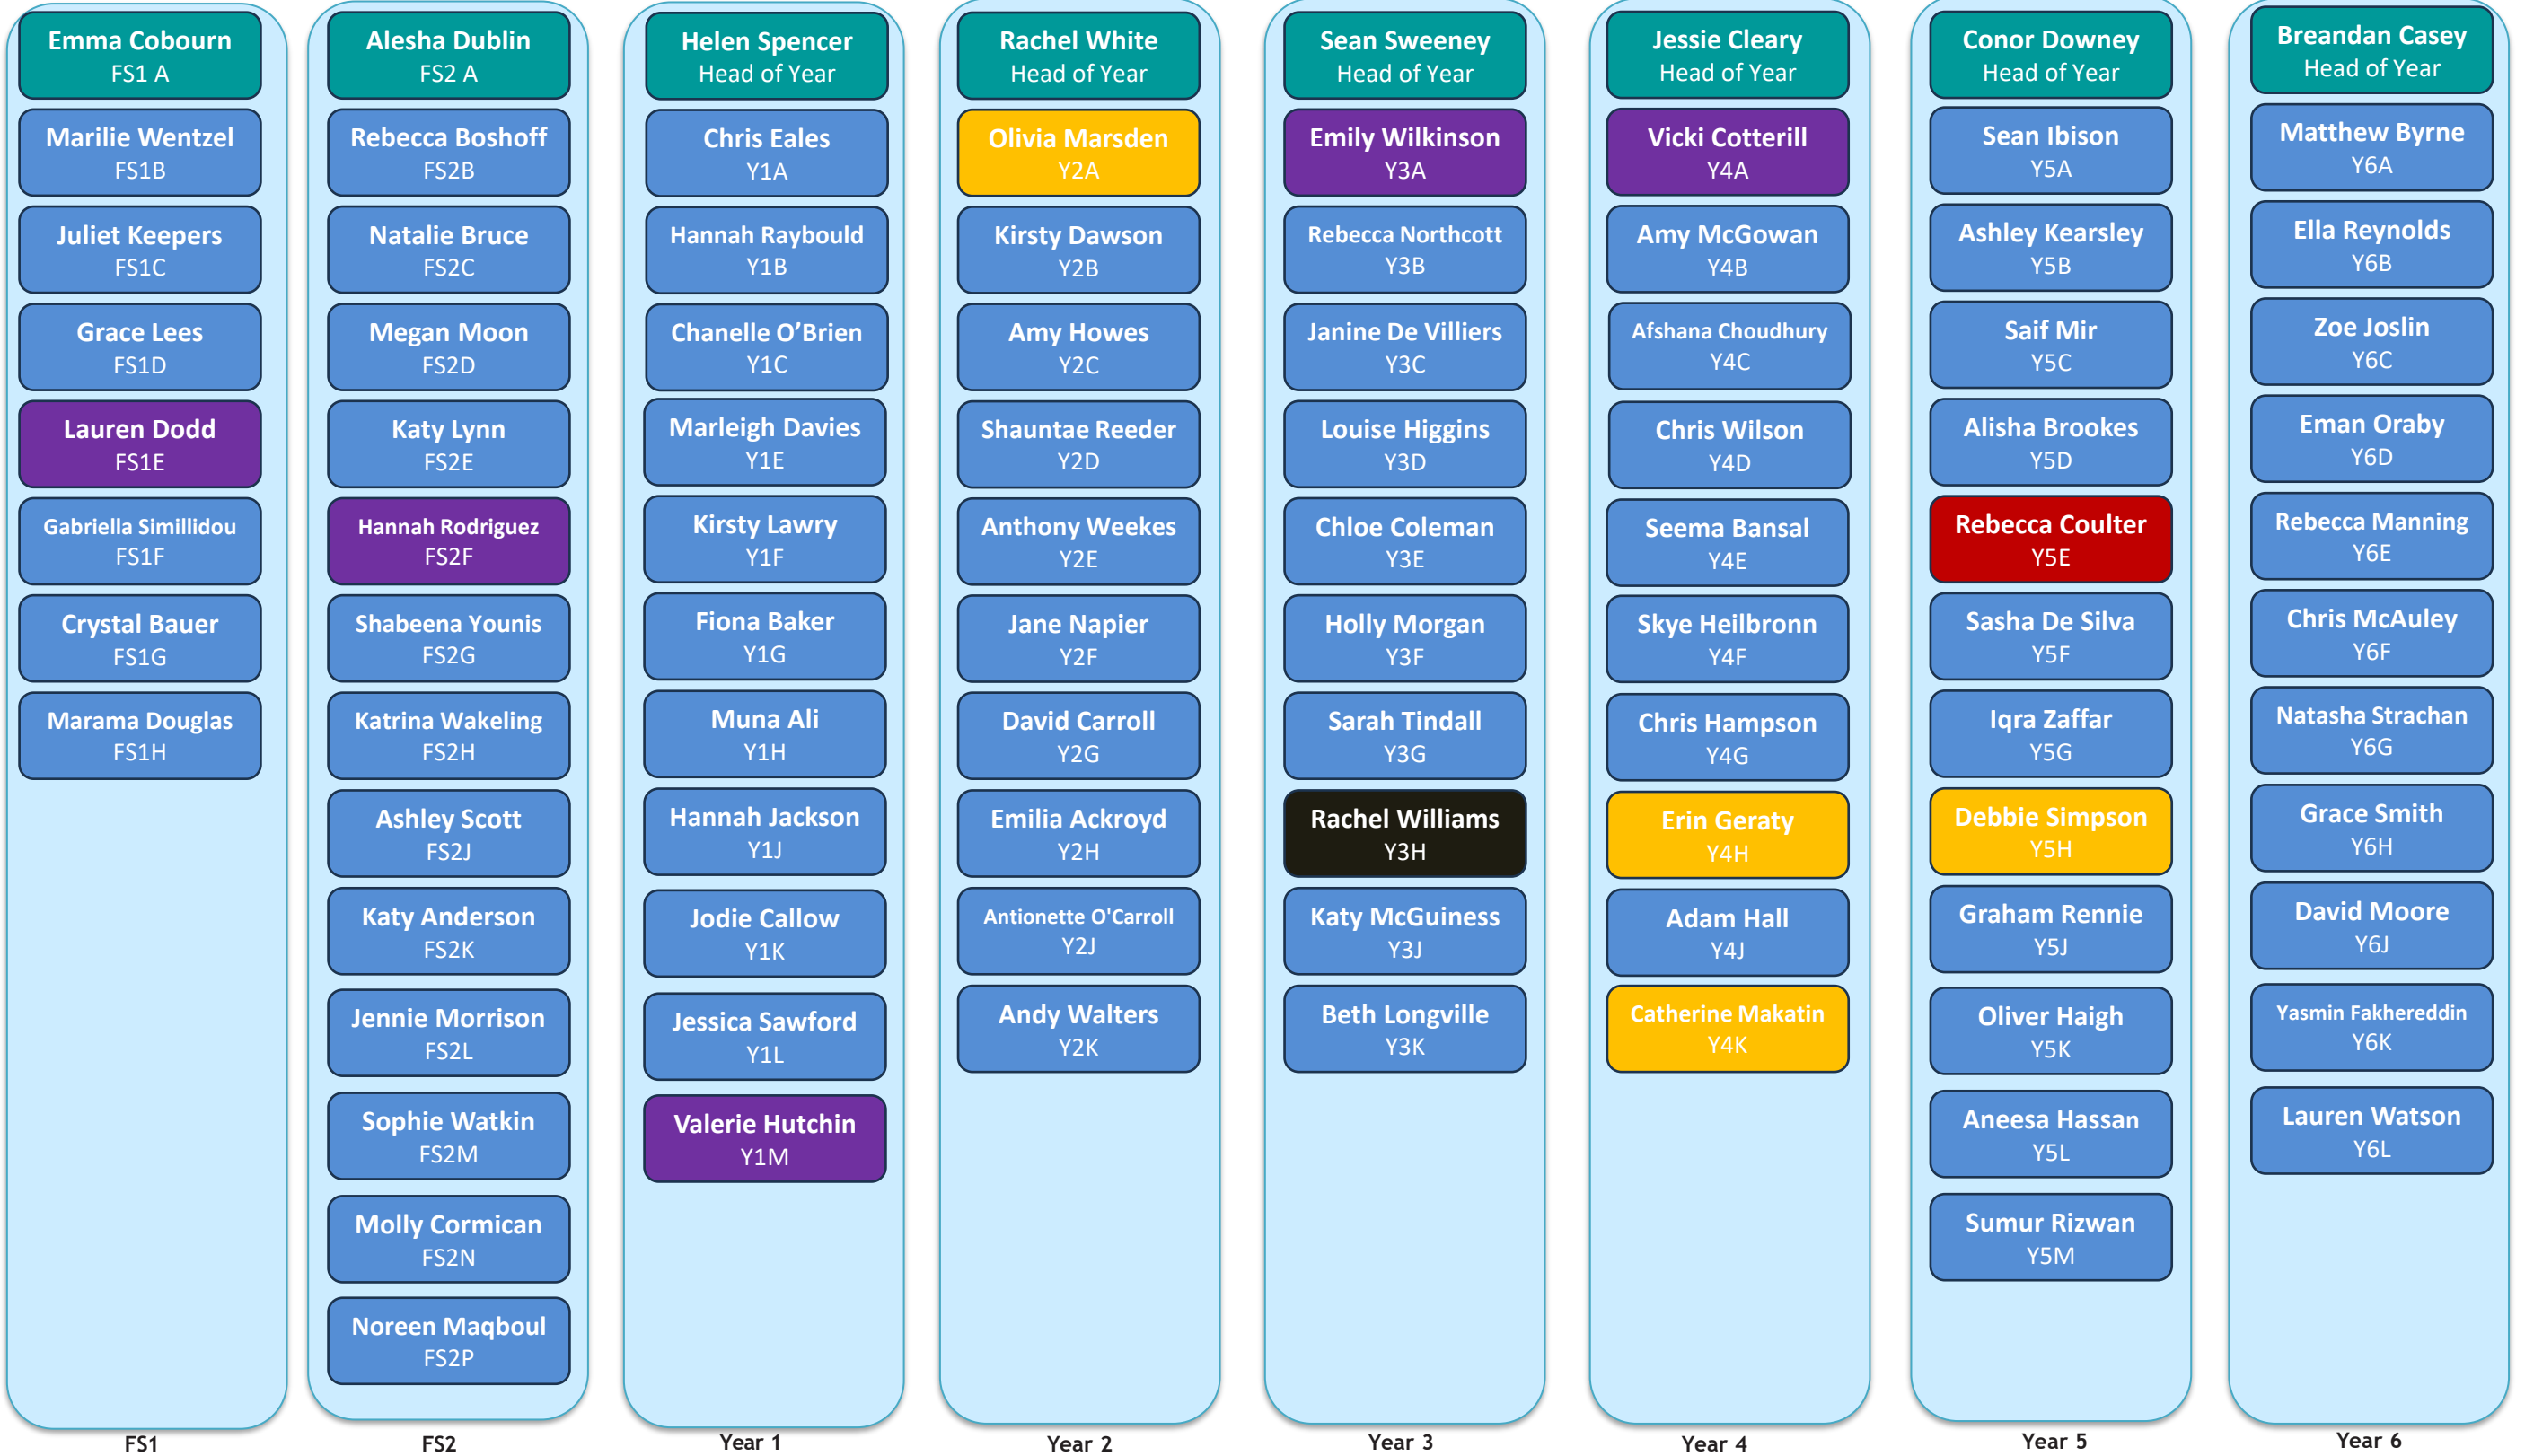

Cheryll Mae Sareño
Secretary

Gill Roberts
Primary Headteacher

Emily Shepherd
Head of Infant School

Simon Longdon
Head of Junior School

Neil Corrigan
Deputy Headteacher

Lucy Nicholls
Deputy Headteacher

Gemma Brown
Assistant Headteacher

Erin Nelson
Assistant Headteacher

Abdi Dahir
Assistant Headteacher

Brynn Cooper
Assistant Headteacher

TEACHING STAFF

Legend: Senior Leadership (Dark Blue), Head of Year (Teal), Deputy Head of Year (Purple), Head of Department (Yellow), Behaviour Leader (Red), Emirati Leader (Black), Teachers (Light Blue), Specialists (Green)